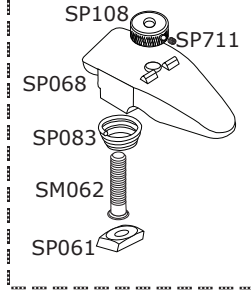

9000 DW Single Pedal

DWSP2150