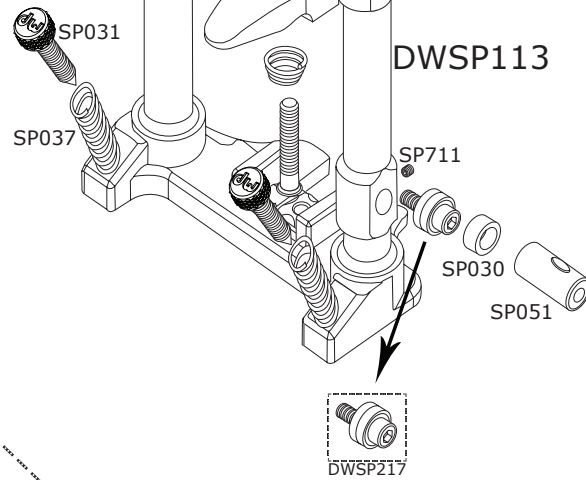

DWSP113

DWSP217