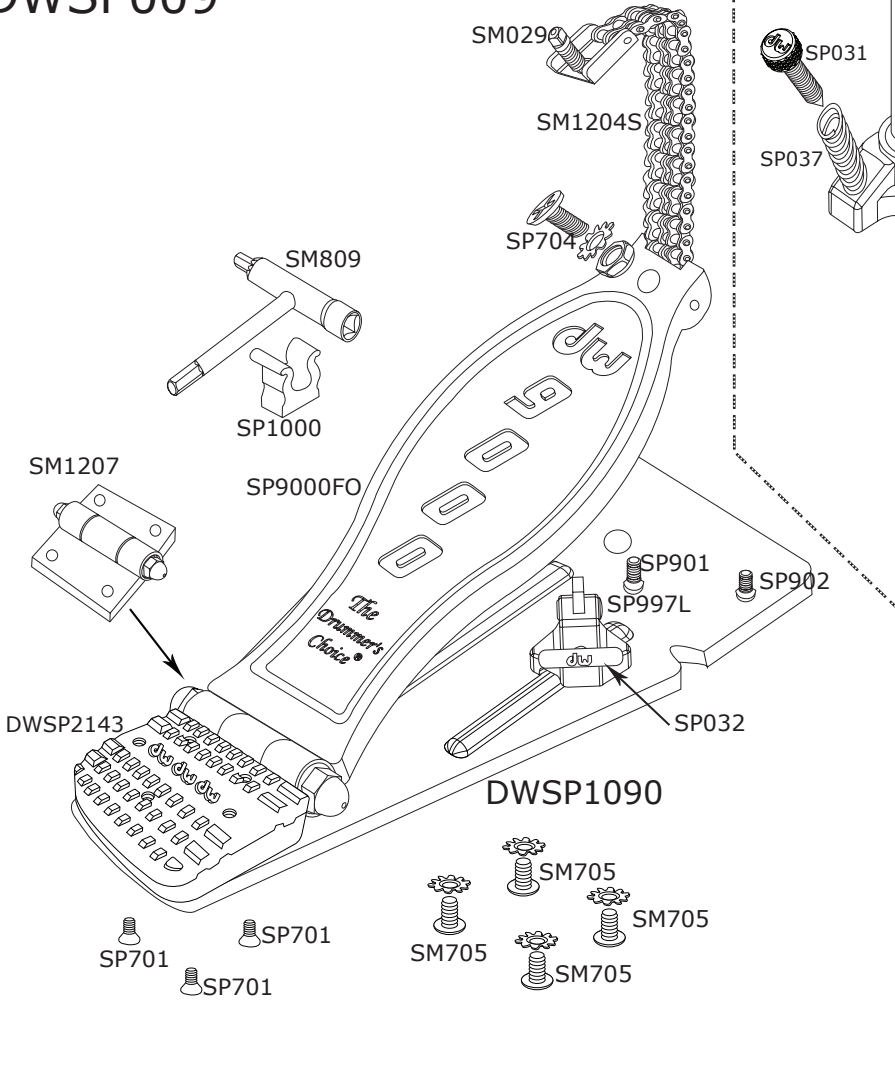

9000 DW Single Pedal

DWSP009