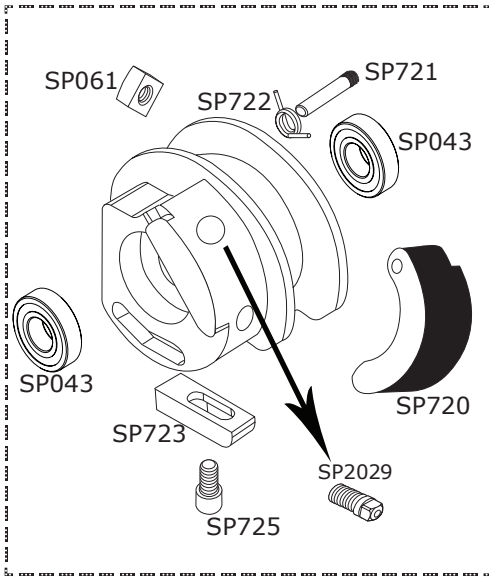

9000 DW Single Pedal

DWSP088