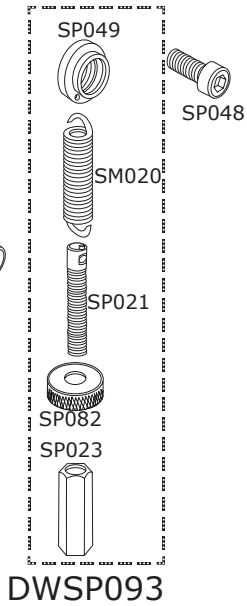

DWSP113

DWSP093