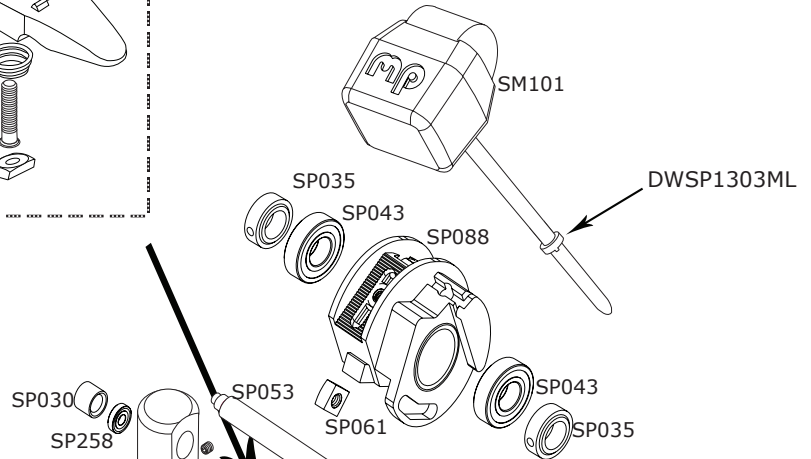

9000 DW Single Pedal

DWSP2150