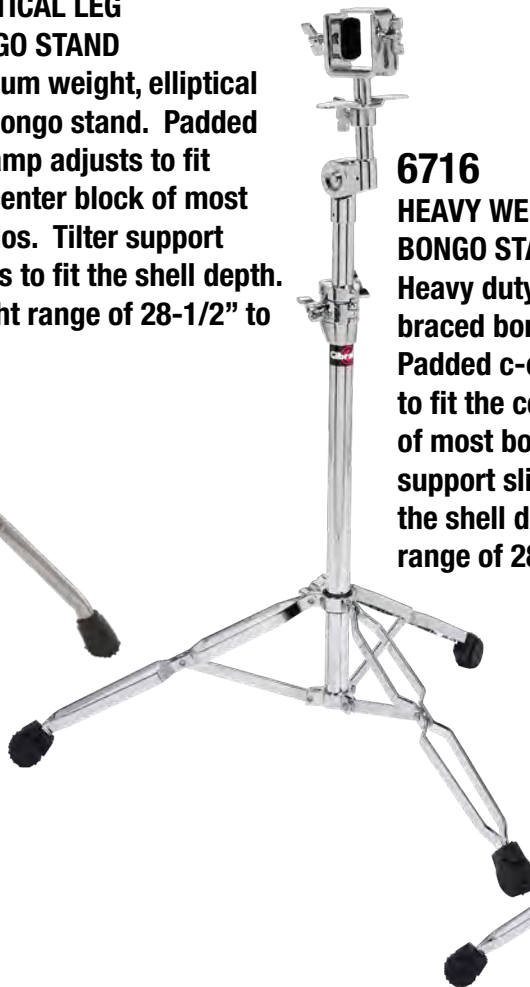

GCS-L

LARGE CONGA CRADLE

Large conga cradle stand to mount congas 11-3/4" to 12-1/2".

Triangular shaped for smaller footprint. Two sets of adjustable height tubular legs for seated or standing situations.

9517

DOUBLE CONGA STAND

Heavy duty double braced double conga stand with adjustable shell support guides. Designed to fit most conga L-bracket mounts.

Adjustable drum position guides and memory lock.

educational

Gibraltar

Gibraltar Bongo Stands

Bongo Stands with Light Weight to Heavy Duty Bases.

7716
ELIPTICAL LEG
BONGO STAND
Medium weight, elliptical leg bongo stand. Padded c-clamp adjusts to fit the center block of most bongos. Tilter support slides to fit the shell depth. Height range of 28-1/2" to 46"

6716
HEAVY WEIGHT
BONGO STAND
Heavy duty double braced bongo stand. Padded c-clamp adjusts to fit the center block of most bongos. Tilter support slides to fit the shell depth. Height range of 28-1/2" to 46"