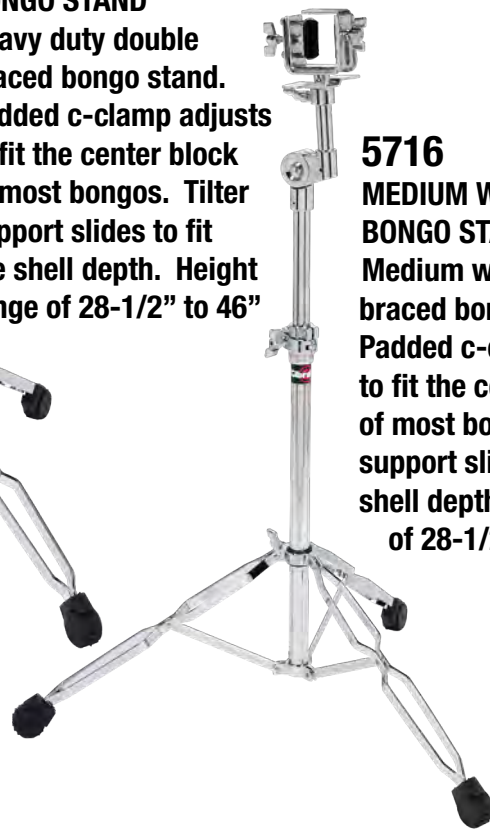

9517

DOUBLE CONGA STAND

Heavy duty double braced double conga stand with adjustable shell support guides. Designed to fit most conga L-bracket mounts.

Adjustable drum position guides and memory lock.

educational

Gibraltar

Gibraltar Bongo Stands

Bongo Stands with Light Weight to Heavy Duty Bases.

7716
ELIPTICAL LEG
BONGO STAND
Medium weight, elliptical leg bongo stand. Padded c-clamp adjusts to fit the center block of most bongos. Tilter support slides to fit the shell depth. Height range of 28-1/2" to 46"

6716
HEAVY WEIGHT
BONGO STAND
Heavy duty double braced bongo stand. Padded c-clamp adjusts to fit the center block of most bongos. Tilter support slides to fit the shell depth. Height range of 28-1/2" to 46"

5716
MEDIUM WEIGHT
BONGO STAND
Medium weight double braced bongo stand. Padded c-clamp adjusts to fit the center block of most bongos. Tilter support slides to fit the shell depth. Height range of 28-1/2" to 46"