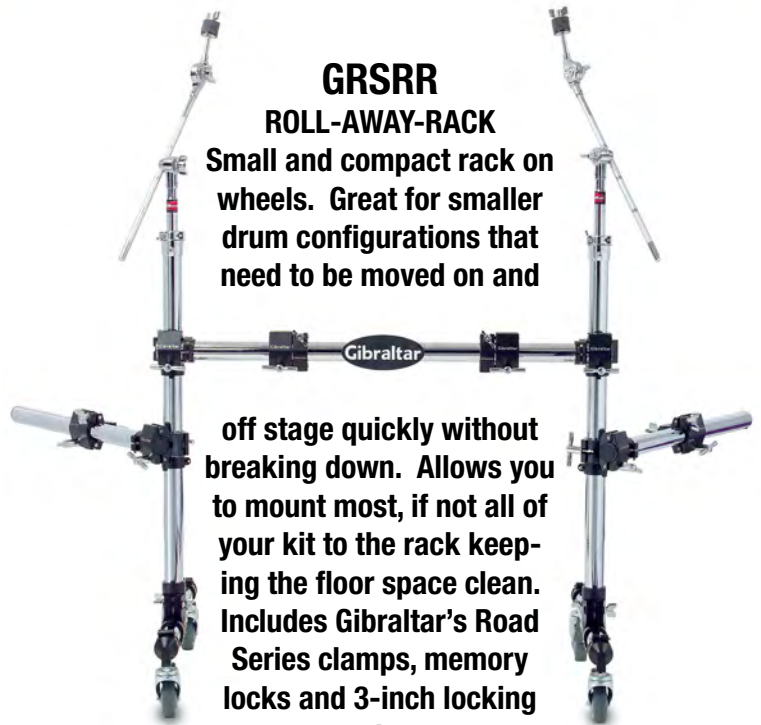

GRSRR
ROLL-AWAY-RACK
Small and compact rack on wheels. Great for smaller drum configurations that need to be moved on and

off stage quickly without breaking down. Allows you to mount most, if not all of your kit to the rack keeping the floor space clean. Includes Gibraltar's Road Series clamps, memory locks and 3-inch locking casters.

Gibraltar