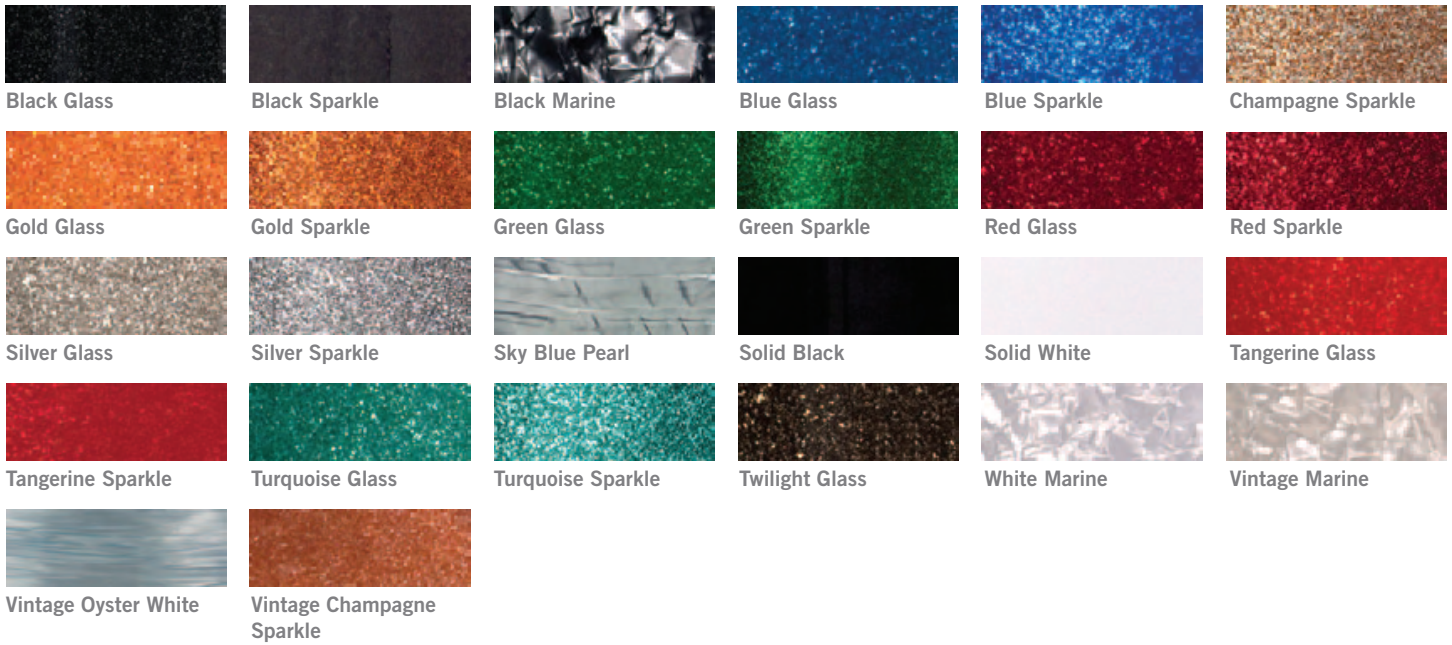

USA CUSTOM NITRON COVERED FINISHES