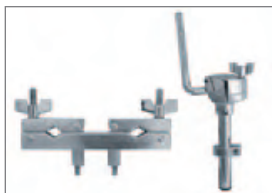

GR-TAWC
Single 12.7mm tom arm
with clamp