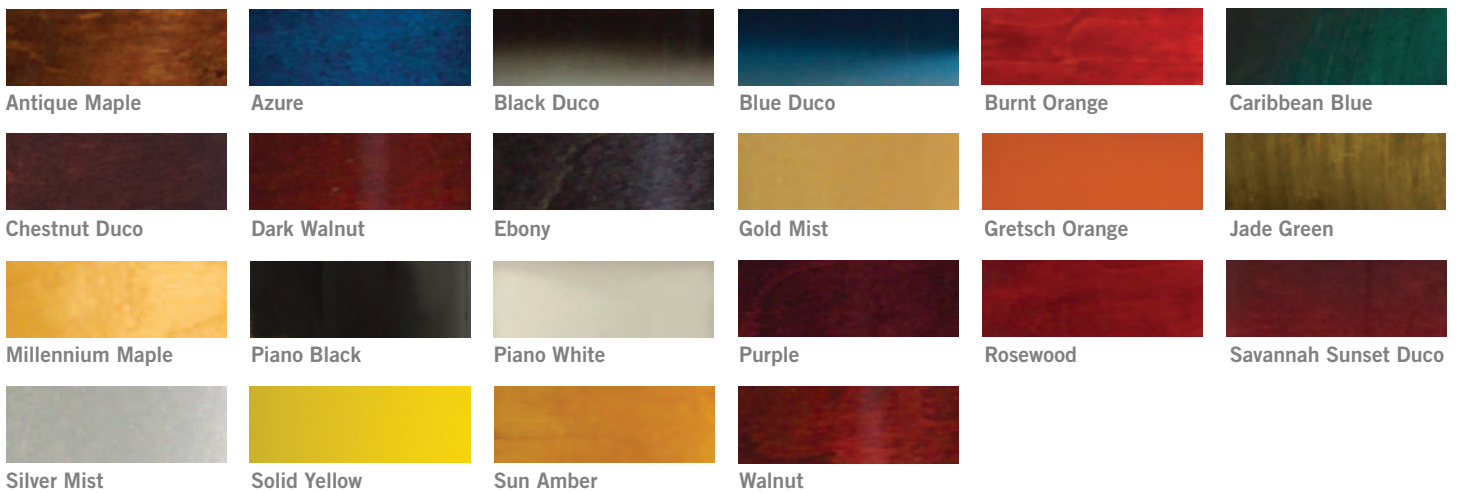

www.gretschdrums.com

USA CUSTOM NITRON COVERED FINISHES

USA CUSTOM NITROCELLULOSE GLOSS FINISHES

USA CUSTOM NITROCELLULOSE CURLY GLOSS FINISHES

USA CUSTOM HARLEQUIN FINISHES

USA CUSTOM NITROCELLULOSE SATIN FINISHES