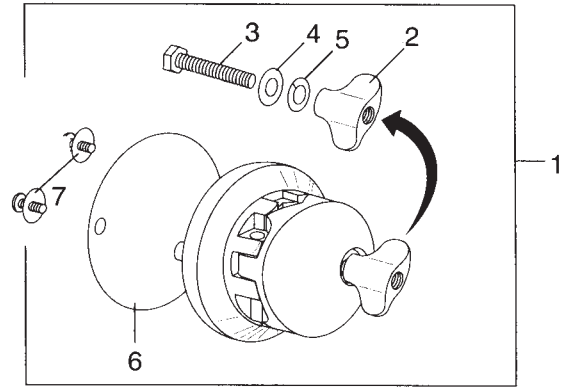

Accent Parts

Item No.	Part No.	Description
1	P10259A	Double Tom Holder
2	P71801	L-Arm w/ Ball 10mm
3	P102510	Set Clamp w/ Screw
4	P102514	Wing Nut
5	P2955	3/4" Hex Nut
6	P3957	Carriage Bolt
7	P71805	1" Set Clamp w/ Screw
8	P102515A	Bass Casting Complete
9	P102516	Nylon Insert
10	P102517	Hinge Pin
11	P102518	Hinge Pin Key
12	P102519	Carriage Bolt
13	P308	Lock Washer
14	P3848	Washer
15	P102520	Rubber Gasket
16	P102523	Metal Back Plate
17	P102524	Mounting Screws w/ Lock Washers

Item No.	Part No.	Description
1	P102525A	Tom Tom, Floor Tom & Spur Bracket Assembly
2	P102514	Wing Nut
3	P102526	Hex Bolt
4	P3848	Washer
5	P308	Lockwasher
6	P102527	Rubber Gasket
7	P102522	Mounting Screws w/ Washers
8	P7178	Floor Tom Leg
9	P71781	Rubber Crutch Tip
10	P102528	Left Spur (from player's veiw)
11	P102529	Right Spur (from player's veiw)
12	P1989	Knurled Nut
13	P1995	Rubber Crutch Tip

Accent Parts

RODS

Item No.	Part No.	Description
1	P-3042A	4-3/16" w/Washer

Item No.	Part No.	Description
1	P-3023A	2-5/16" w/Washer

Item No.	Part No.	Description
1	P-3052A	1-5/8" w/Washer