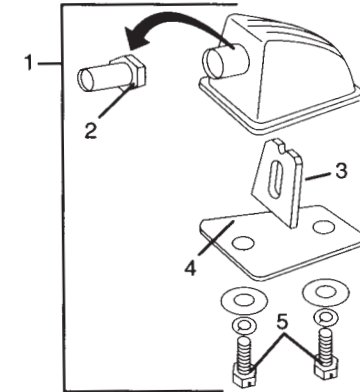

LJR105 LUDWIG JR. OUTFIT

Item No.	Part No.	Description
1	P10256A	Lug Bass & Floor Tom
2	P10257A	Lug for MTD. Tom Toms
3	P3702	Male T-Handles for Tom & Bass MTS
4	P3701	Male T-Handles for Cybal & Spur MTS
5	P102530	Bass Drum Claw Hook
6	PJR1	Bass Drum Spur w/ Crutch Tip (ea.)
7	PJR2	Floor Tom Leg w/ Crutch Tip (ea.)
8	P39591	Female T-Handle for Tom Holder
9	PJR3	Hoop Mount Swivel Nut for Snare Drum
10	JR5	JR Throne
11	JR4	JR Hi-Hat
12	JR6	JR Snare Stand
13	JR7	JR Bass Drum Pedal
14	PJR4	Cymbal Arm w/ Cymbal Seat & Wing Nut
15	P3009A	1-7/8" Keyrod w/ Washer for all Toms
16	P3010A	3-3/8" Keyrod w/ Washer for B/D & S/D
17	PJR5	Tom Mounting Arm Complete
18	PJRH8	8" Triple Flanged 4 Lug
19	PJRH10	10" Triple Flanged 4 Lug
20	PJRH12S	12" Triple Flanged Snare 6 Lug
21	JR8	8" JR Head
22	JR10	10" JR Head
23	JR12	12" JR Head
24	JR12S	12" JR Snare Head
25	JR13	13" JR Head
26	JR16	16" JR Head

Rocker Parts

LR 2990 MT ELITE Double Tom Tom Holder

Item No.	Part No.	Description
1	P7180A	Double Tom Holder Assembly
2	P39591	Wing Nut
3	P3848	Washer
4	P1937	Spring
5	P3901	Male T-Handle
6	P71801	L-Arm with Ball
7	P71802	Set Clamp (For P71801) with Screw
8	P3007	Key Rod, 3/4" Long
9	P71803	Ball Holder Casting with Insert Plate
10	P71804	Ball Holder Casting with Tube
11	P71805	1" Tube Clamp (For P7180A) with Screw
12	P7184A	Bass Casting Assembly Complete
13	P3903	Female T-Handle
14	P71841	Carriage Bolt, M8 x 1.25, 1-3/4" Long
15	P71842	1" Insert for P7184A
16	P71843	Gasket for P7184A
17	P71844	Metal Plate for P7184A
18	P7135	#8-32 x 1/2" SEMS