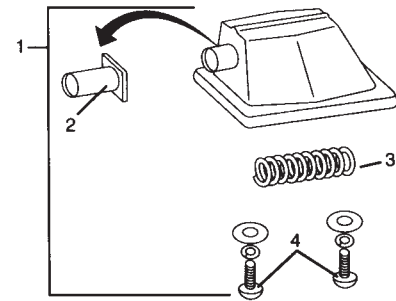

Accent Parts

TOM LUG

Item No.	Part No.	Description
1	P10252A	Accent Tom Lug Complete
2	P102521	Swivel Nut
3	P2245	Spring
4	P102522	Mounting Screws