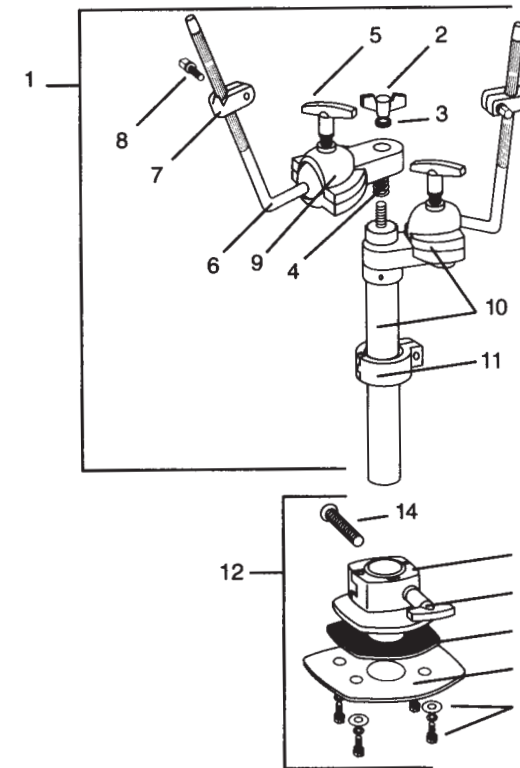

Item No.	Part No.	Description
1	P102525A	Tom Tom, Floor Tom & Spur Bracket Assembly
2	P102514	Wing Nut
3	P102526	Hex Bolt
4	P3848	Washer
5	P308	Lockwasher
6	P102527	Rubber Gasket
7	P102522	Mounting Screws w/ Washers
8	P7178	Floor Tom Leg
9	P71781	Rubber Crutch Tip
10	P102528	Left Spur (from player's veiw)
11	P102529	Right Spur (from player's veiw)
12	P1989	Knurled Nut
13	P1995	Rubber Crutch Tip

Rocker Parts

LR 2990 MT ELITE Double Tom Tom Holder

Item No.	Part No.	Description
1	P7180A	Double Tom Holder Assembly
2	P39591	Wing Nut
3	P3848	Washer
4	P1937	Spring
5	P3901	Male T-Handle
6	P71801	L-Arm with Ball
7	P71802	Set Clamp (For P71801) with Screw
8	P3007	Key Rod, 3/4" Long
9	P71803	Ball Holder Casting with Insert Plate
10	P71804	Ball Holder Casting with Tube
11	P71805	1" Tube Clamp (For P7180A) with Screw
12	P7184A	Bass Casting Assembly Complete
13	P3903	Female T-Handle
14	P71841	Carriage Bolt, M8 x 1.25, 1-3/4" Long
15	P71842	1" Insert for P7184A
16	P71843	Gasket for P7184A
17	P71844	Metal Plate for P7184A
18	P7135	#8-32 x 1/2" SEMS