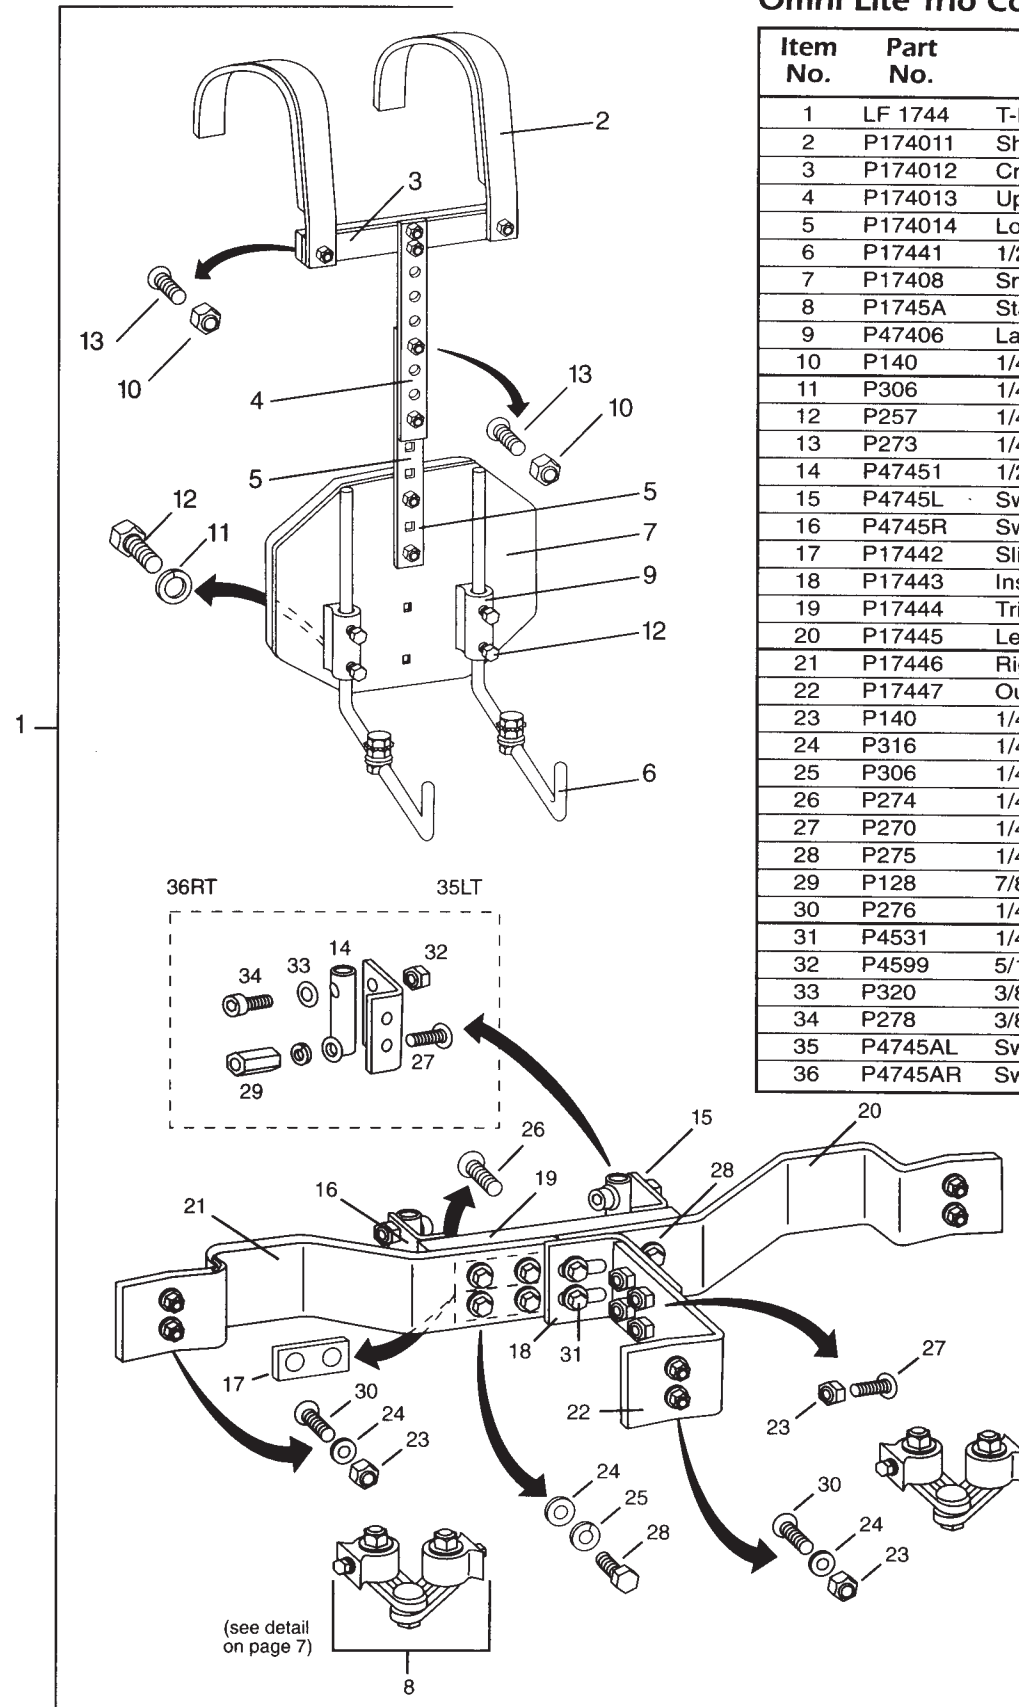

Trio Carrier

Aluminum T Style

LF 1744

Omni Lite Trio Complete with Rail

Item No.	Part No.	Description
1	LF 1744	T-Bar Complete with J Arms and Rail
2	P174011	Shoulder Strap Foamed
3	P174012	Cross Member Foamed
4	P174013	Upper Support
5	P174014	Lower Support
6	P17441	1/2" Swivel J Arm
7	P17408	Small Stomach Plate, Foamed
8	P1745A	Stabilizer Assembly Complete
9	P47406	Large Support Arm Clamp
10	P140	1/4" 20 ESNA Nut (11)
11	P306	1/4" Lockwasher (4)
12	P257	1/4" 20 x 1/2" Hx (8)
13	P273	1/4" 20 x 3/4" MCB (10)
14	P47451	1/2" Swivel Tube (2)
15	P4745L	Swivel Attachment - LT
16	P4745R	Swivel Attachment - RT
17	P17442	Slide Connectors (4)
18	P17443	Inside Center Drum Mount
19	P17444	Trio Omni Rail (1)
20	P17445	Left Trio Side (1)
21	P17446	Right Trio Side (1)
22	P17447	Outside Center Drum Mount
23	P140	1/4" 20 ESNA Nut
24	P316	1/4" Flat Washer
25	P306	1/4" Lock Washer
26	P274	1/4" 20 x 3/4" Button HD Inside (4)
27	P270	1/4" 20 x 3/4" Carriage Bolt (6)
28	P275	1/4" 20 X 3/4" Hx Bolt (6)
29	P128	7/8" Coupling Nut (2)
30	P276	1/4" 20 x 1 CR Bolt (6)
31	P4531	1/4" 20 x 1 Hx Bolt (2)
32	P4599	5/16" ESNA Nut (2)
33	P320	3/8" Nylon Washer (4)
34	P278	3/8" x 3/4" Shoulder Bolt (2)
35	P4745AL	Swivel Bracket Complete - LT
36	P4745AR	Swivel Bracket Complete - RT