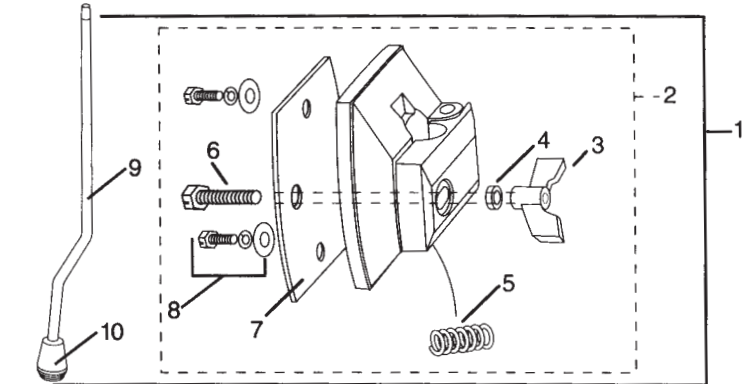

LC5024TL Elite Floor Tom Leg and Tom Bracket

Item No.	Part No.	Description
1	LC5024TL	Set of 3 Legs with Brackets Complete
2	P7185A	Tom Bracket Assembly
3	P3959	Wing Nut
4	P71852	Washer for P7185A
5	P1937	Spring
6	P71853	Bolt, M6x1 - 1-9/16 LG.
7	P71854	Gasket for P7185A
8	P71855	Mounting Screw, M5.5
9	P7178	Tom Leg with Crutch Tip
10	P71781	Crutch Tip