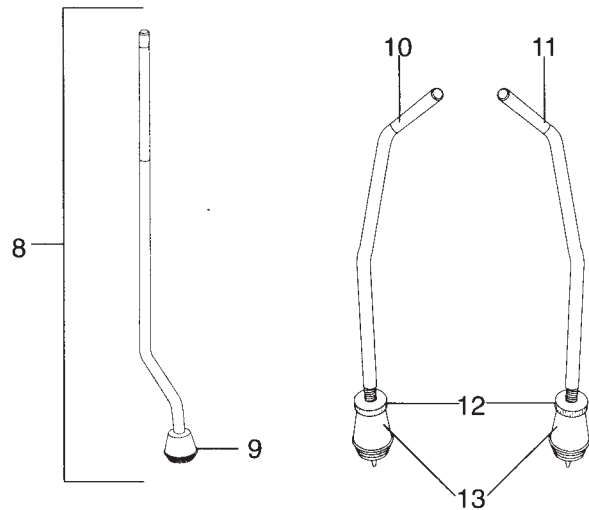

Ludwig[®]

**DRUM OUTFIT
REPLACEMENT PARTS**

WWW.LUDWIG-DRUMS.COM

Ludwig[®]

www.ludwig-drums.com

We Make Legends., Conn-Selmer, Inc., P.O. Box 310, Elkhart, IN 46515

Accent Parts

Item No.	Part No.	Description
1	P10259A	Double Tom Holder
2	P71801	L-Arm w/ Ball 10mm
3	P102510	Set Clamp w/ Screw
4	P102514	Wing Nut
5	P2955	3/4" Hex Nut
6	P3957	Carriage Bolt
7	P71805	1" Set Clamp w/ Screw
8	P102515A	Bass Casting Complete
9	P102516	Nylon Insert
10	P102517	Hinge Pin
11	P102518	Hinge Pin Key
12	P102519	Carriage Bolt
13	P308	Lock Washer
14	P3848	Washer
15	P102520	Rubber Gasket
16	P102523	Metal Back Plate
17	P102524	Mounting Screws w/ Lock Washers

Item No.	Part No.	Description
1	P102525A	Tom Tom, Floor Tom & Spur Bracket Assembly
2	P102514	Wing Nut
3	P102526	Hex Bolt
4	P3848	Washer
5	P308	Lockwasher
6	P102527	Rubber Gasket
7	P102522	Mounting Screws w/ Washers
8	P7178	Floor Tom Leg
9	P71781	Rubber Crutch Tip
10	P102528	Left Spur (from player's veiw)
11	P102529	Right Spur (from player's veiw)
12	P1989	Knurled Nut
13	P1995	Rubber Crutch Tip

Accent Parts

RODS

Bass Drum Rod

Item No.	Part No.	Description
1	P-3042A	4-3/16" w/Washer

Tom Toms & Floor Tom Rod

Item No.	Part No.	Description
1	P-3023A	2-5/16" w/Washer

Snare Drum Rod

Item No.	Part No.	Description
1	P-3052A	1-5/8" w/Washer