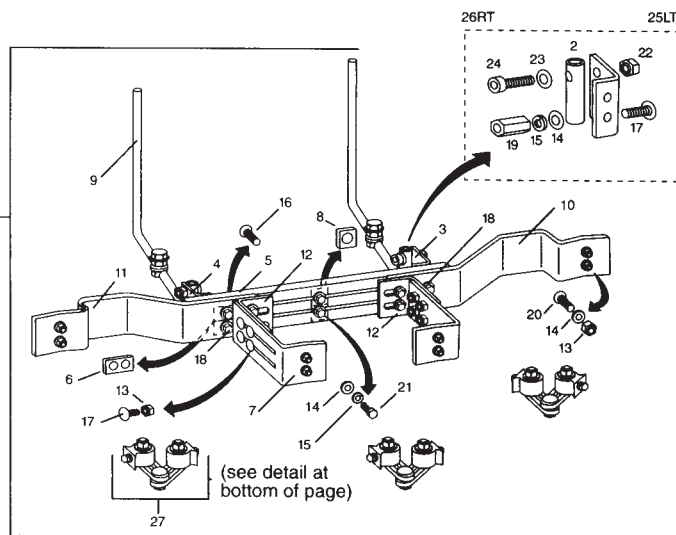

Quad/Quint Carrier
Aluminum T Style

Omni Rail System with Swivel J Arms

Item No.	Part No.	Description
1	LF4744A	Omni Rail System Only
2	P47451	1/2" Swivel Tube (2)
3	P4745L	Swivel Attachment - LT
4	P4745R	Swivel Attachment - RT
5	P47441	Omni Rail
6	P17442	Slide Clamp Connector (4)
7	P17447	Outside Center Drum Support (2)
8	P47442	Quint Slide Connector (2)
9	P17441	1/2" Swivel J-Arms (2)
10	P47443	Left Side Rail
11	P47444	Right Side Rail
12	P17443	Inside Center Drum Mount (2)
13	P140	1/4" 20 ESNA Nut (20)
14	P316	1/4" Flat Washer (22)
15	P306	1/4" Lock Washer (12)
16	P274	1/4" 20 x 3/4" Button HD (4)
17	P270	1/4" 20 x 3/4" CRBT (10)
18	P275	1/4" 20 x 3/4" Hx Bolt (4)
19	P128	7/8" Coupling Nut (2)
20	P276	1/4" 20 x 1" CRBT (8)
21	P4531	1/4" 20 x 1" HXBT (6)
22	P4599	5/16" ESNA Nut (2)
23	P320	3/8" Nylon Washer (4)
24	P278	3/8" x 3/4" Shoulder Bolt (2)
25	P4745AL	Swivel Bracket Complete - LT
26	P4745AR	Swivel Bracket Complete - RT
27	P4745A	Stabilizer Assembly Complete