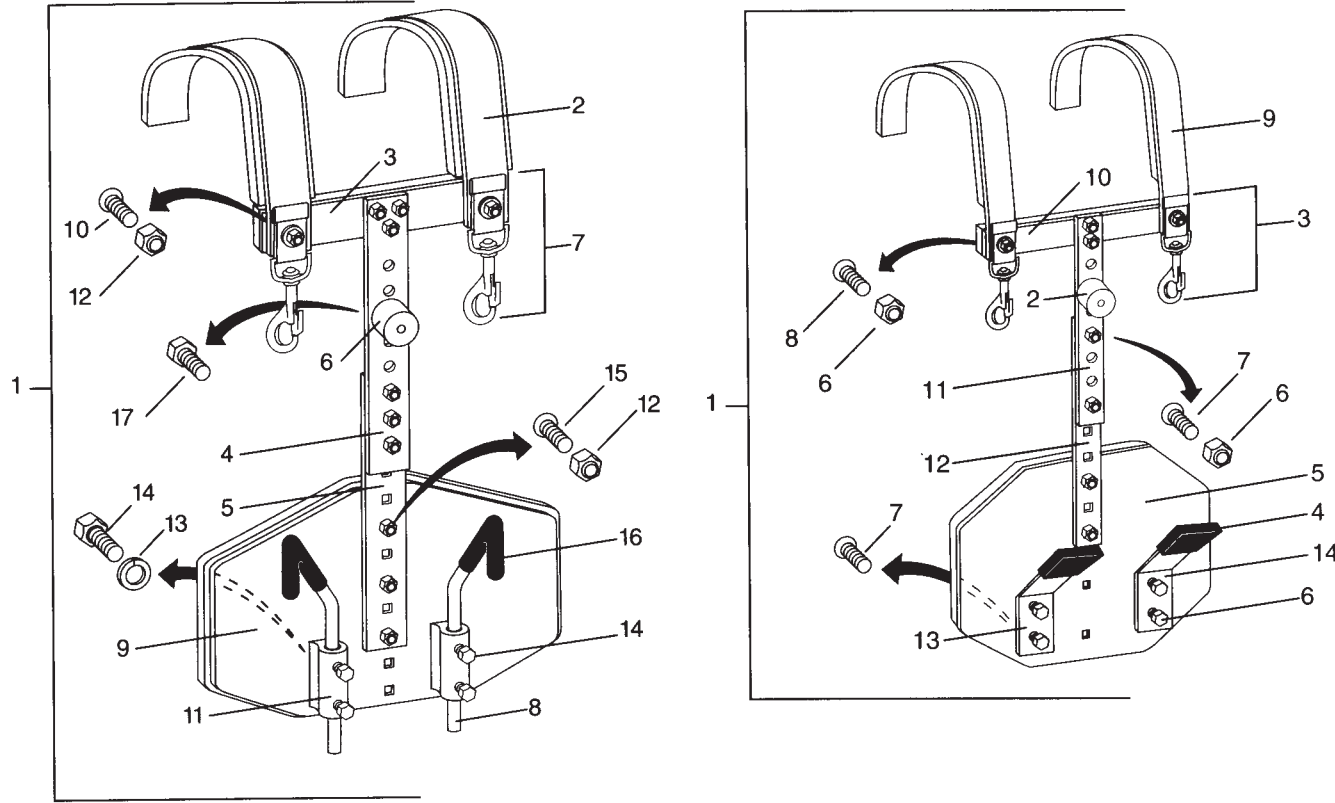

Bass Drum Carriers

Aluminum T Style

LF 4741

Omni T with J arms and Bumper

Item No.	Part No.	Description
1	LF 4741	T-Bar Complete with J Arms
2	P47401	Shoulder Strap Foamed
3	P47402	Cross Member Foamed
4	P47403	Upper Support
5	P47404	Lower Support
6	P47411	Rubber Bumper Assembly
7	P47412	Bass Drum Snap Assembly
8	P4523	1/2" Bass Drum J - Arms
9	P47405	Large Stomach Plate, Foamed
10	P276	1" Long Carriage Bolt
11	P47406	Large Support Arm Clamp
12	P140	1/4" 20 ESNA Nut (11)
13	P306	1/4" Lock Washer (4)
14	P257	1/4" 20 x 1/2" Hx (8)
15	P270	1/4" 20 x 3/4" Carriage Bolt (11)
16	P47413	Vinyl Grip (2)
17	P262	1-1/4" Long Hx Bolt

LF 1741

Omni Lite with Bumper

Item No.	Part No.	Description
1	LF1741	Omni Lite with Bumper Complete
2	P47411	Rubber Bumper Assembly
3	P47412	Bass Drum Snap Assembly
4	P17411	Plastic Bumper
5	P17408	Small Stomach Plate, Foamed
6	P140	1/4" 20 ESNA Nut (11)
7	P270	1/4" 20 x 3/4" Carriage Bolt
8	P276	1/4" 20 x 1" Carriage Bolt
9	P174011	Shoulder Strap Foamed
10	P174012	Cross Member Foamed
11	P174013	Upper Support Bar
12	P174014	Lower Support Bar
13	P17412	Bass Drum Arm Left
14	P17413	Bass Drum Arm Right