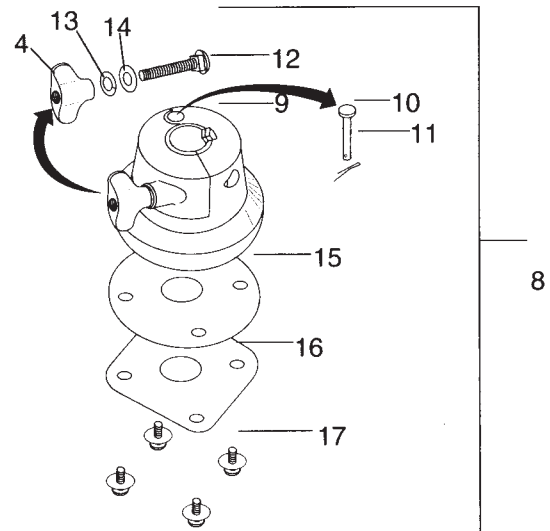

Accent Parts

Item No.	Part No.	Description
1	P10259A	Double Tom Holder
2	P71801	L-Arm w/ Ball 10mm
3	P102510	Set Clamp w/ Screw
4	P102514	Wing Nut
5	P2955	3/4" Hex Nut
6	P3957	Carriage Bolt
7	P71805	1" Set Clamp w/ Screw
8	P102515A	Bass Casting Complete
9	P102516	Nylon Insert
10	P102517	Hinge Pin
11	P102518	Hinge Pin Key
12	P102519	Carriage Bolt
13	P308	Lock Washer
14	P3848	Washer
15	P102520	Rubber Gasket
16	P102523	Metal Back Plate
17	P102524	Mounting Screws w/ Lock Washers

Item No.	Part No.	Description
1	P102525A	Tom Tom, Floor Tom & Spur Bracket Assembly
2	P102514	Wing Nut
3	P102526	Hex Bolt
4	P3848	Washer
5	P308	Lockwasher
6	P102527	Rubber Gasket
7	P102522	Mounting Screws w/ Washers
8	P7178	Floor Tom Leg
9	P71781	Rubber Crutch Tip
10	P102528	Left Spur (from player's veiw)
11	P102529	Right Spur (from player's veiw)
12	P1989	Knurled Nut
13	P1995	Rubber Crutch Tip

Accent Parts

RODS

Item No.	Part No.	Description
1	P-3042A	4-3/16" w/Washer

Item No.	Part No.	Description
1	P-3023A	2-5/16" w/Washer

Item No.	Part No.	Description
1	P-3052A	1-5/8" w/Washer