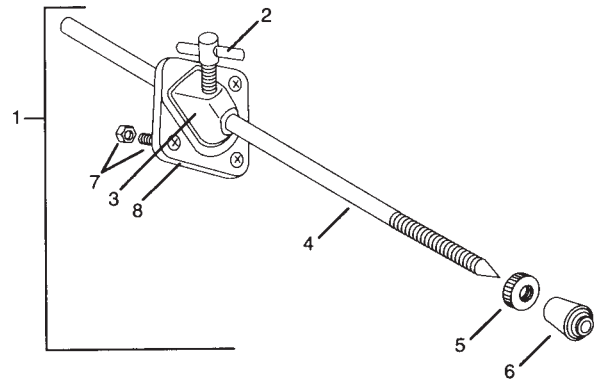

Rocker Parts

LR 2990 MT ELITE Double Tom Tom Holder

Item No.	Part No.	Description
1	P7180A	Double Tom Holder Assembly
2	P39591	Wing Nut
3	P3848	Washer
4	P1937	Spring
5	P3901	Male T-Handle
6	P71801	L-Arm with Ball
7	P71802	Set Clamp (For P71801) with Screw
8	P3007	Key Rod, 3/4" Long
9	P71803	Ball Holder Casting with Insert Plate
10	P71804	Ball Holder Casting with Tube
11	P71805	1" Tube Clamp (For P7180A) with Screw
12	P7184A	Bass Casting Assembly Complete
13	P3903	Female T-Handle
14	P71841	Carriage Bolt, M8 x 1.25, 1-3/4" Long
15	P71842	1" Insert for P7184A
16	P71843	Gasket for P7184A
17	P71844	Metal Plate for P7184A
18	P7135	#8-32 x 1/2" SEMS

ELITE TENSION LUG

Item No.	Part No.	Description
1	P7175-C	Large Elite Lug Complete P.O.P.
2	P2201R	Swivel Nut
3	P2200R	Plastic Retainer
4	P71751	Gasket
5	P7135	Mounting Screw

LC5024TL Elite Floor Tom Leg and Tom Bracket

Item No.	Part No.	Description
1	LC5024TL	Set of 3 Legs with Brackets Complete
2	P7185A	Tom Bracket Assembly
3	P3959	Wing Nut
4	P71852	Washer for P7185A
5	P1937	Spring
6	P71853	Bolt, M6x1 - 1-9/16 LG.
7	P71854	Gasket for P7185A
8	P71855	Mounting Screw, M5.5
9	P7178	Tom Leg with Crutch Tip
10	P71781	Crutch Tip