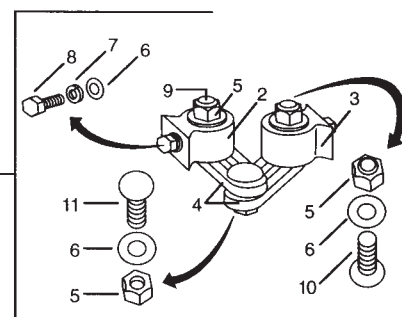

LF 4744
Omni Quad/Quint Carrier

Item No.	Part No.	Description
1	LF 4744 B	T-Bar Complete with J Arms
2	P47401	Shoulder Strap Foamed
3	P47402	Cross Member Foamed
4	P47403	Upper Support
5	P47404	Lower Support
6	P47405	Large Stomach Plate, Foamed
7	P17441	1/2" Swivel J Arm
8	P47406	Large Support Arm Clamps
9	P140	1/4" 20 ESNA Nut (11)
10	P306	1/4" 20 Lock Washer (4)
11	P257	1/4" 20 x 1/2" Hx (8)
12	P270	1/4" 20 x 3/4" Carriage Bolt (11)

STABILIZER ASSEMBLY
for Omni Rail (at right)

Item No.	Part No.	Description
1	P1745A	Stabilizer Assembly Complete
2	P17451	Short Omega
3	P17452	Long Omega
4	P17453	Stabilizer Connector
5	P140	1/4" 20 ESNA Nut (3)
6	P316	1/4" Flat Washer (7)
7	P306	1/4" Lock Washer (2)
8	P275	1/4" 20 x 3/4" Hx Bolt (2)
9	P273	1/4" 20 x 1-1/4" CR Bolt
10	P274	1/4" 20 x 1-1/2" CR Bolt
11	P270	1/4" 20 x 3/4" CR Bolt

Bass Drums

Size	Lugs	Key Rods	Hoops		Claw Hooks		Spurs	Bass Mounts
			Pro.	Elite	Pro.	Elite		
16 x 20	P-7175	P-3042A	P-2100WX—	P-7171—	P-2304	P-2305R	P-7109	P-7184A
16 x 22	P-7175	P-3042A	P-2259WX—	P-7170—	P-2304	P-2305R	P-7109	P-7184A

Floor Toms

Size	Lugs	Key Rods	Pro Hoops	Elite Hoops	Legs
14 x 14	P-7175	P-3023A	P-21222R	P-21221R	LC-5024TL
16 x 16	P-7175	P-3023A	P-21262R	P-21261R	LC-5024TL
16 x 18	P-7175	P-3023A	P-21302R	P-21301R	LC-5024TL

Tom Toms

Size	Lugs	Key Rods	Pro Hoops	Elite Hoops	Mounts
8 x 8	P-7175	P-3052A	P-21182-R	P-21181-R	P-7185-A
8 x 10	P-7175	P-3052A	P-32802-R	P-32801-R	P-7185-A
10 x 12	P-7175	P-3052A	P-21202-R	P-21201-R	P-7185-A
11 x 13	P-7175	P-3052A	P-21212-R	P-21211-R	P-7185-A
12 x 14	P-7175	P-3052A	P-21222-R	P-21221-R	P-7185-A

Snare Drums

Size	Lugs	Key Rods	Pro. Hoops	Elite Hoops	Snare Strainer	Snare Butt	Snares
5 x 14	P-2240-F	P-3052A	B=P-21222R S=P-21232R	B=P-21221R S=P-21231R	P,P-85 E—	P,P-32 E—	L-1930
6.5 x 14	P-2240-F	P-3023A	B=P-21222R S=P-21232R	B=P-21221R S=P-21231R	P,P-85 E—	P,P-32 E—	L-1930