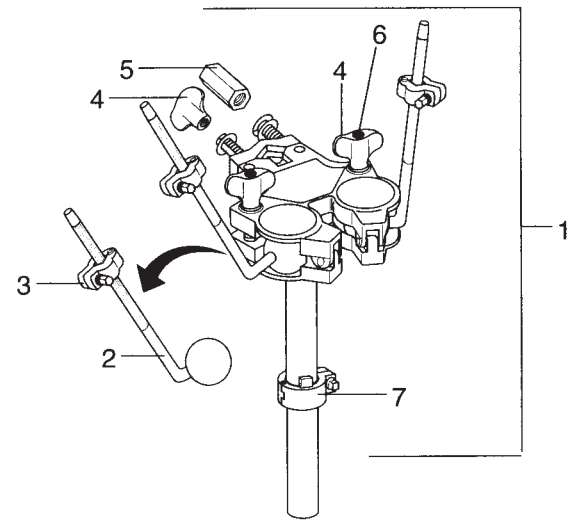

Accent Parts

Item No.	Part No.	Description
1	P10259A	Double Tom Holder
2	P71801	L-Arm w/ Ball 10mm
3	P102510	Set Clamp w/ Screw
4	P102514	Wing Nut
5	P2955	3/4" Hex Nut
6	P3957	Carriage Bolt
7	P71805	1" Set Clamp w/ Screw
8	P102515A	Bass Casting Complete
9	P102516	Nylon Insert
10	P102517	Hinge Pin
11	P102518	Hinge Pin Key
12	P102519	Carriage Bolt
13	P308	Lock Washer
14	P3848	Washer
15	P102520	Rubber Gasket
16	P102523	Metal Back Plate
17	P102524	Mounting Screws w/ Lock Washers

Item No.	Part No.	Description
1	P102525A	Tom Tom, Floor Tom & Spur Bracket Assembly
2	P102514	Wing Nut
3	P102526	Hex Bolt
4	P3848	Washer
5	P308	Lockwasher
6	P102527	Rubber Gasket
7	P102522	Mounting Screws w/ Washers
8	P7178	Floor Tom Leg
9	P71781	Rubber Crutch Tip
10	P102528	Left Spur (from player's veiw)
11	P102529	Right Spur (from player's veiw)
12	P1989	Knurled Nut
13	P1995	Rubber Crutch Tip

Accent Parts

RODS

Item No.	Part No.	Description
1	P-3042A	4-3/16" w/Washer

Item No.	Part No.	Description
1	P-3023A	2-5/16" w/Washer

Item No.	Part No.	Description
1	P-3052A	1-5/8" w/Washer