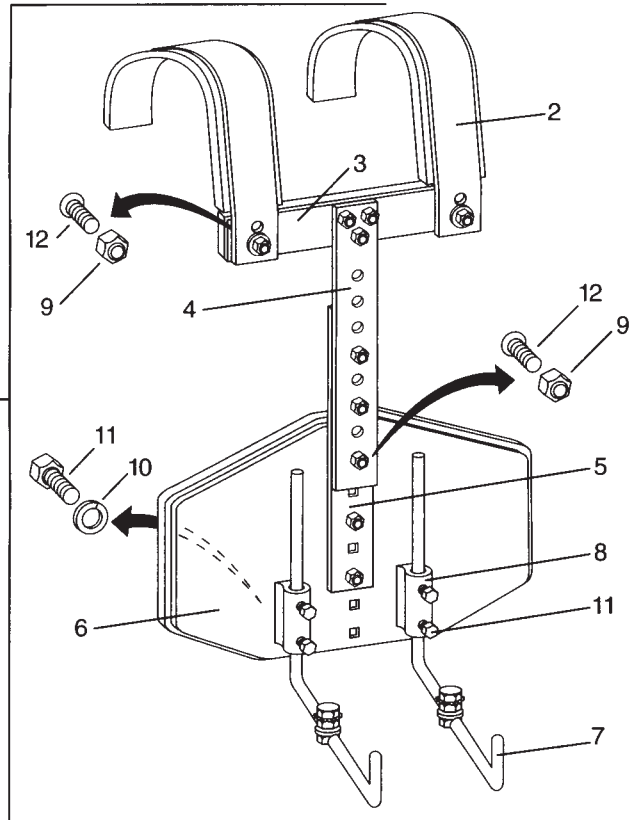

Quad/Quint Carrier
Aluminum T Style

Omni Rail System with Swivel J Arms

Item No.	Part No.	Description
1	LF4744A	Omni Rail System Only
2	P47451	1/2" Swivel Tube (2)
3	P4745L	Swivel Attachment - LT
4	P4745R	Swivel Attachment - RT
5	P47441	Omni Rail
6	P17442	Slide Clamp Connector (4)
7	P17447	Outside Center Drum Support (2)
8	P47442	Quint Slide Connector (2)
9	P17441	1/2" Swivel J-Arms (2)
10	P47443	Left Side Rail
11	P47444	Right Side Rail
12	P17443	Inside Center Drum Mount (2)
13	P140	1/4" 20 ESNA Nut (20)
14	P316	1/4" Flat Washer (22)
15	P306	1/4" Lock Washer (12)
16	P274	1/4" 20 x 3/4" Button HD (4)
17	P270	1/4" 20 x 3/4" CRBT (10)
18	P275	1/4" 20 x 3/4" Hx Bolt (4)
19	P128	7/8" Coupling Nut (2)
20	P276	1/4" 20 x 1" CRBT (8)
21	P4531	1/4" 20 x 1" HXBT (6)
22	P4599	5/16" ESNA Nut (2)
23	P320	3/8" Nylon Washer (4)
24	P278	3/8" x 3/4" Shoulder Bolt (2)
25	P4745AL	Swivel Bracket Complete - LT
26	P4745AR	Swivel Bracket Complete - RT
27	P4745A	Stabilizer Assembly Complete