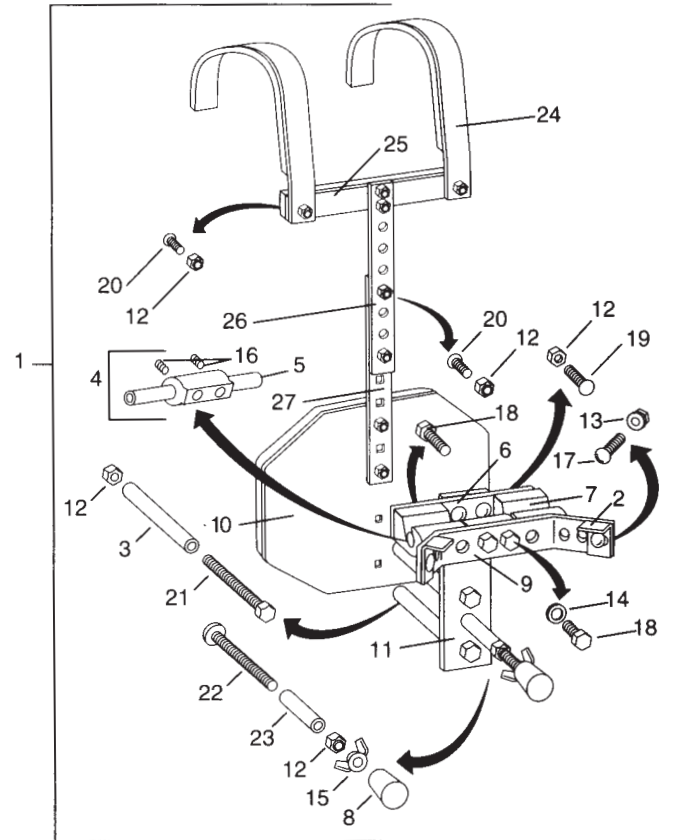

Item No.	Part No.	Description
1	P102525A	Tom Tom, Floor Tom & Spur Bracket Assembly
2	P102514	Wing Nut
3	P102526	Hex Bolt
4	P3848	Washer
5	P308	Lockwasher
6	P102527	Rubber Gasket
7	P102522	Mounting Screws w/ Washers
8	P7178	Floor Tom Leg
9	P71781	Rubber Crutch Tip
10	P102528	Left Spur (from player's veiw)
11	P102529	Right Spur (from player's veiw)
12	P1989	Knurled Nut
13	P1995	Rubber Crutch Tip

Rocker Parts

LR 2990 MT ELITE Double Tom Tom Holder

Item No.	Part No.	Description
1	P7180A	Double Tom Holder Assembly
2	P39591	Wing Nut
3	P3848	Washer
4	P1937	Spring
5	P3901	Male T-Handle
6	P71801	L-Arm with Ball
7	P71802	Set Clamp (For P71801) with Screw
8	P3007	Key Rod, 3/4" Long
9	P71803	Ball Holder Casting with Insert Plate
10	P71804	Ball Holder Casting with Tube
11	P71805	1" Tube Clamp (For P7180A) with Screw
12	P7184A	Bass Casting Assembly Complete
13	P3903	Female T-Handle
14	P71841	Carriage Bolt, M8 x 1.25, 1-3/4" Long
15	P71842	1" Insert for P7184A
16	P71843	Gasket for P7184A
17	P71844	Metal Plate for P7184A
18	P7135	#8-32 x 1/2" SEMS

LF 1740

Omni Lite with Bar

Item No.	Part No.	Description
1	LF 1740	Lite T-Bar Complete
2	P17401	Angle Bar L Attachment
3	P17402	Snare Spacer Tube
4	P17403A	Swivel Pin Attachment
5	P17403	Swivel Pin
6	P17404	Snare Mounting Plate
7	P17405	Swivel Pin Support
8	P17406	Bumper With Nut
9	P17407	Snare Angle Bar
10	P17408	Small Stomach Plate, Foamed
11	P17409	Snare Back Up Plate
12	P140	1/4" 20 ESNA Nut
13	P141	1/4" 20 KEP Nut
14	P306	1/4" Lock Washer
15	P100	1/4" 20 Wing Nut
16	P4509	1/4" 20 x 1/4 Set Screw
17	P269	1/4" 20 x 1/2 Carriage Bolt
18	P257	1/4" 20 x 1/2" Hx Bolt
19	P270	1/4" 20 x 3/4" Carriage Bolt
20	P273	1/4" 20 x 3/4" MCB
21	P211	1/4" 20 x 2-1/2" Hx
22	P215	1/4" 20 x 2-1/2" FILTS HD
23	P174010	Space Tube
24	P174011	Shoulder Strap Foamed
25	P174012	Cross Member Foamed
26	P174013	Upper Support Bar
27	P174014	Lower Support Bar