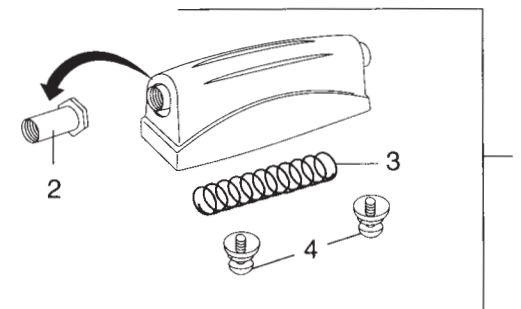

SNARE LUG

Item No.	Part No.	Description
1	P10258A	Snare Lug Complete
2	P102521	Swivel Nut
3	P2242	Spring
4	P102541	Bell Washers w/ Mounting Screws