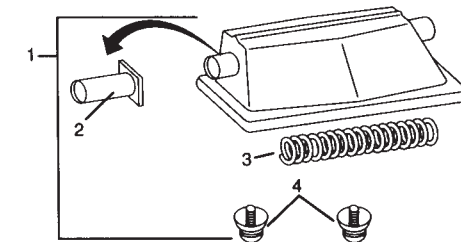

SNARE LUG

Item No.	Part No.	Description
1	P10254A	Accent Snare Lug Complete
2	P102521	Swivel Nut
3	P2242	Spring
4	P102541	Mounting Screws