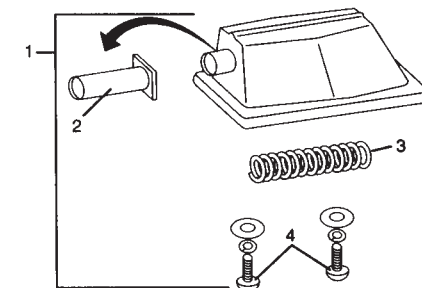

T HANDLE

Item No.	Part No.	Description
1	P10255	T Handle

Accent Parts

TOM LUG

Item No.	Part No.	Description
1	P10252A	Accent Tom Lug Complete
2	P102521	Swivel Nut
3	P2245	Spring
4	P102522	Mounting Screws

BASS LUG