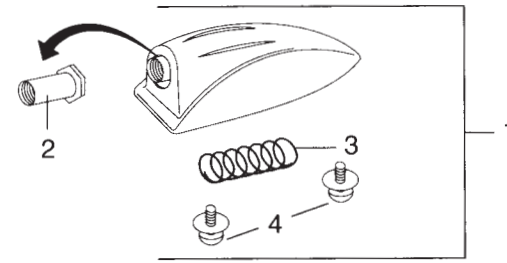

BASS LUG

Item No.	Part No.	Description
1	P10256A	Accent Bass Lug Complete
2	P102521	Swivel Nut
3	P2245	Spring
4	P102522	Mounting Screws w/ Washers