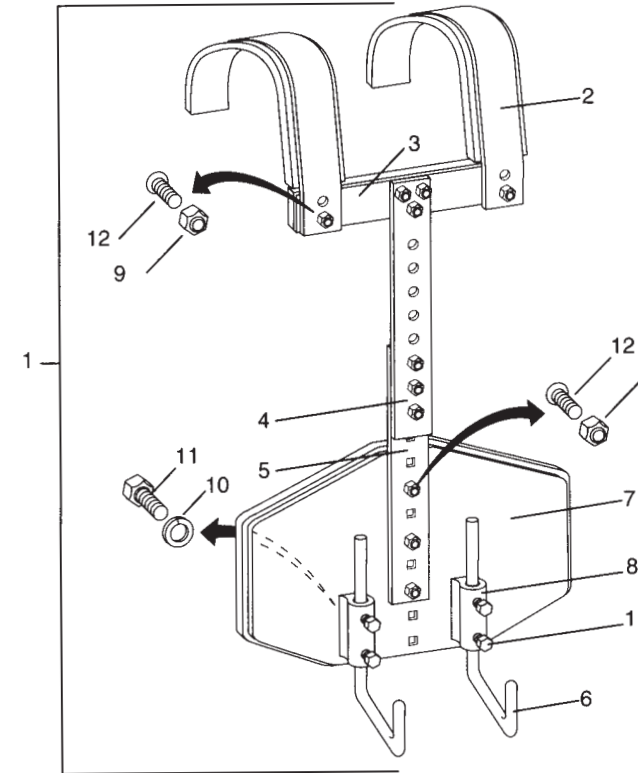

Snare Carriers

Aluminum T Style

LF 4740

Omni T with J arms

Item No.	Part No.	Description
1	LF 4740	T-Bar Complete with J Arms
2	P47401	Shoulder Strap Foamed
3	P47402	Cross Member Foamed
4	P47403	Upper Support
5	P47404	Lower Support
6	P4520	1/2" Snare J Arms
7	P47405	Large Stomach Plate, Foamed
8	P47406	Large Support Arm Clamp
9	P140	1/4" 20 ESNA Nut
10	P306	1/4" Lockwasher
11	P257	1/4" 20 x 1/2" Hx Bolt
12	P270	1/4" 20 x 3/4" Carriage Bolt