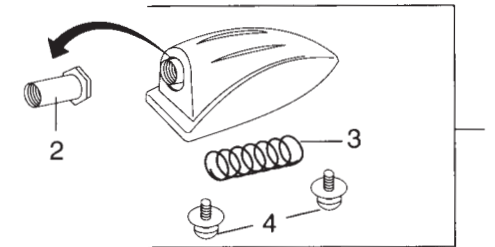

TOM LUG

Item No.	Part No.	Description
1	P10257A	Accent Tom & Floor Tom Lug
2	P102521	Swivel Nut
3	P2245	Spring
4	P102522	Mounting Screws w/ Washers