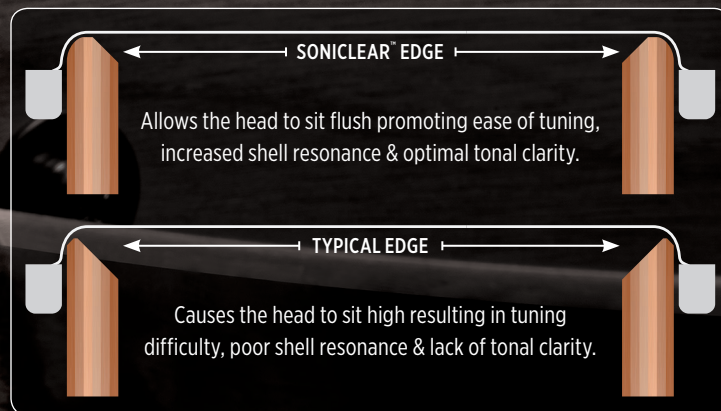

WE'LL COME ON IN! WE'VE GOT SOMETHING TO SHOW YOU...

SONICLEAR™ BEARING EDGE

The **SONIClear™ Bearing Edge** is standard on all Saturn V shells and allows the drumhead to sit flatter and make better contact with the shell. The result is a stronger and deeper fundamental pitch, effortless and consistent tuning, and a significantly expanded tuning range. For the serious player, the increased head to edge contact increases shell vibration, allowing the sonic nuances of the Hybrid shell to stand out.

SONICLEAR™ EDGE AUDIO TEST SESSIONS

SOUND

The increased drumhead-to-shell contact achieved by the SONIClear™ Edge enhances shell vibration, resulting in the biggest sound possible from the drum.

Oscilloscope Example: The Green Waveform is a recording of a drum with the SONIClear™ Edge. The dark grey waveform is a drum with a typical edge. Tuned to the same pitch and recorded identically, it's clear that the drum with the SONIClear™ Edge produces a much larger waveform from the initial strike through the full sustain of the note.

SUSTAIN

Because the drumhead sits flat on the SONIClear™ Edge, the tension applied during tuning is more balanced and stress-free. This allows the drumhead to vibrate freely and fully.

Waveform Comparison Example: The Green Waveform is a recording of a drum with the SONIClear™ Edge. The dark grey waveform is a drum with a typical edge. The size of the SONIClear™ waveform indicates a lower and stronger fundamental pitch while the length indicates a longer sustain compared to a typical edge.