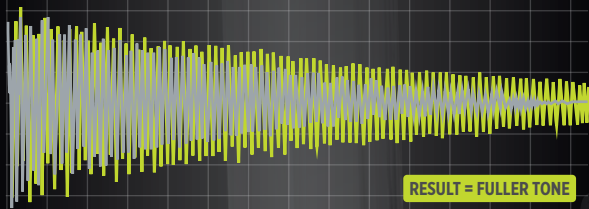

SONICLEAR™ EDGE AUDIO TEST SESSIONS

SOUND

The increased drumhead-to-shell contact achieved by the SONIClear™ Edge enhances shell vibration, resulting in the biggest sound possible from the drum.

Oscilloscope Example: The Green Waveform is a recording of a drum with the SONIClear™ Edge. The dark grey waveform is a drum with a typical edge. Tuned to the same pitch and recorded identically, it's clear that the drum with the SONIClear™ Edge produces a much larger waveform from the initial strike through the full sustain of the note.

SUSTAIN

Because the drumhead sits flat on the SONIClear™ Edge, the tension applied during tuning is more balanced and stress-free. This allows the drumhead to vibrate freely and fully.

Waveform Comparison Example: The Green Waveform is a recording of a drum with the SONIClear™ Edge. The dark grey waveform is a drum with a typical edge. The size of the SONIClear™ waveform indicates a lower and stronger fundamental pitch while the length indicates a longer sustain compared to a typical edge.

The low-mass bridge preserves vibration in the head and shell, enhancing resonance and increasing tonal clarity.

An Omni-ball arm adjustment allows toms to be positioned at any angle and inverted for convenient bottom head tuning.

The spring-hinged adjustable clamp with position markings accommodates tube diameters from $\frac{5}{8}$ " to $1\frac{1}{4}$ " and makes setup easy and consistent.

Oscilloscope Comparison Example

Waveform Comparison Example