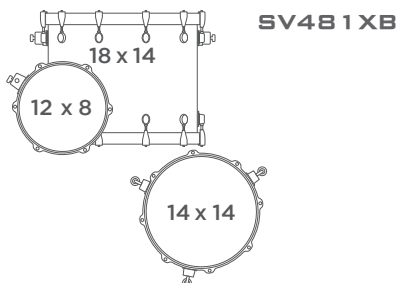

3pc Jazz Shell Pack [1↑-1↓]

This 1 up and 1 down jazz set-up is a bop classic. With an 18" bass drum, fast rack tom, and standard depth floor tom, these drums can be pitched up without losing their bottom.