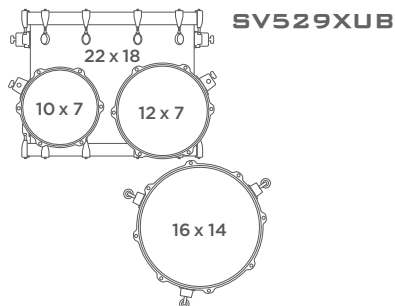

4pc Rock Shell Pack [2↑ - 1↓]

This 2 up and 1 down configuration keeps all the toms within easy reach, yet still delivers a highly versatile sound that's a match for any style.