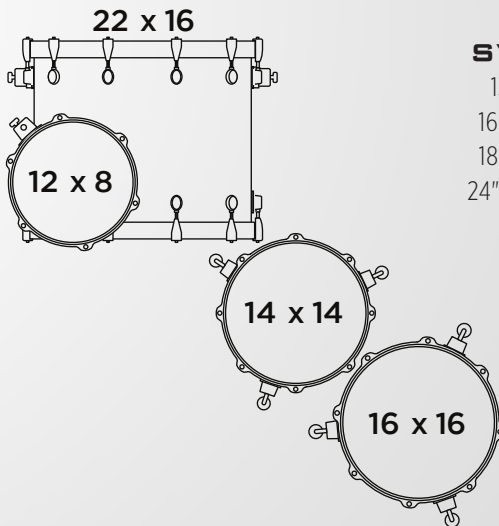

SVTE528X

12" x 8" Rack Tom
14" x 14" Floor Tom
16" x 16" Floor Tom
22" x 16" Bass Drum