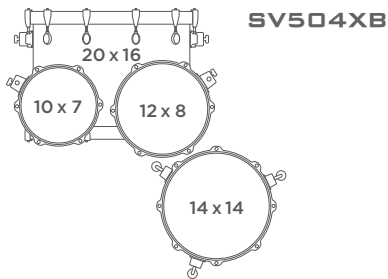

4pc Jazz Shell Pack [2↑-1↓]

This 2 up and 1 down shell pack with 20" bass drum finds the balance between versatility and practicality. It can be tuned in a wide range, whether up high for jazz and fusion or down deep for rock-n-roll.