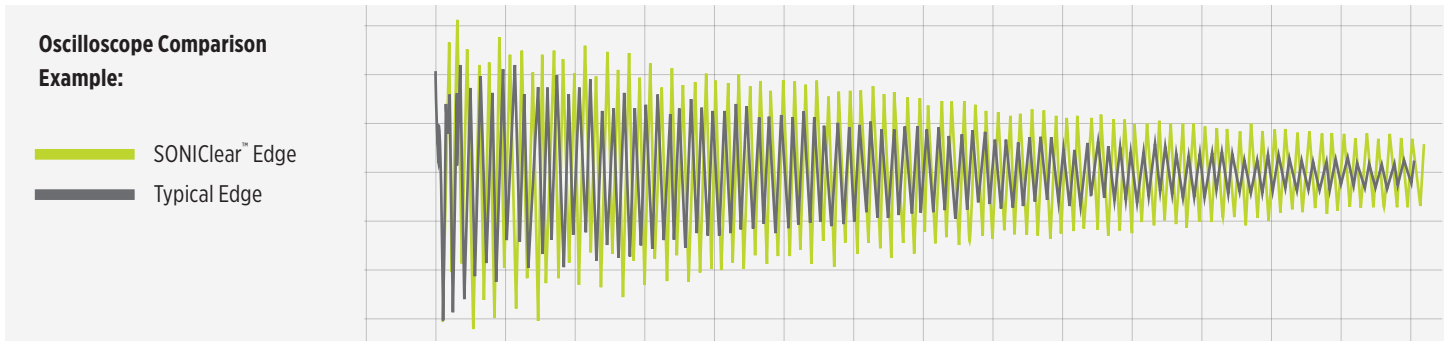

WE'LL COME ON IN! WE'VE GOT SOMETHING TO SHOW YOU...

SONICLEAR™ BEARING EDGE

The **SONIClear™ Bearing Edge** is standard on all Saturn V shells and allows the drumhead to sit flatter and make better contact with the shell. The result is a stronger and deeper fundamental pitch, effortless and consistent tuning, and a significantly expanded tuning range. For the serious player, the increased head to edge contact increases shell vibration, allowing the sonic nuances of the Hybrid shell to stand out.

SONICLEAR™ EDGE AUDIO TEST SESSIONS

SOUND

The increased drumhead-to-shell contact achieved by the SONIClear™ Edge enhances shell vibration, resulting in the biggest sound possible from the drum.

Oscilloscope Example: The Green Waveform is a recording of a drum with the SONIClear™ Edge. The dark grey waveform is a drum with a typical edge. Tuned to the same pitch and recorded identically, it's clear that the drum with the SONIClear™ Edge produces a much larger waveform from the initial strike through the full sustain of the note.

SUSTAIN

Because the drumhead sits flat on the SONIClear™ Edge, the tension applied during tuning is more balanced and stress-free. This allows the drumhead to vibrate freely and fully.

Waveform Comparison Example: The Green Waveform is a recording of a drum with the SONIClear™ Edge. The dark grey waveform is a drum with a typical edge. The size of the SONIClear™ waveform indicates a lower and stronger fundamental pitch while the length indicates a longer sustain compared to a typical edge.