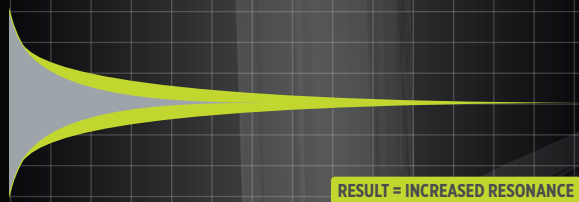

SUSTAIN

Because the drumhead sits flat on the SONIClear™ Edge, the tension applied during tuning is more balanced and stress-free. This allows the drumhead to vibrate freely and fully.

Waveform Comparison Example: The Green Waveform is a recording of a drum with the SONIClear™ Edge. The dark grey waveform is a drum with a typical edge. The size of the SONIClear™ waveform indicates a lower and stronger fundamental pitch while the length indicates a longer sustain compared to a typical edge.

The low-mass bridge preserves vibration in the head and shell, enhancing resonance and increasing tonal clarity.

An Omni-ball arm adjustment allows toms to be positioned at any angle and inverted for convenient bottom head tuning.

The spring-hinged adjustable clamp with position markings accommodates tube diameters from $\frac{5}{8}$ " to $1\frac{1}{4}$ " and makes setup easy and consistent.

Oscilloscope Comparison Example

Waveform Comparison Example