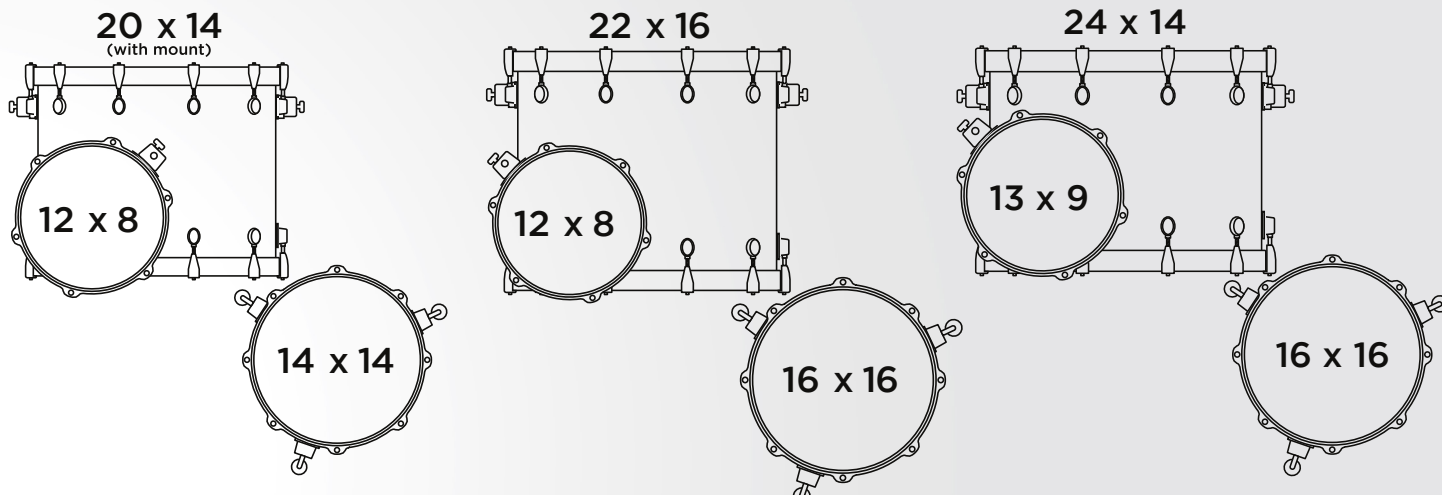

CORE PACK CONFIGURATIONS

The Saturn V Tour Edition core pack configurations are available in 3 common and popular set-ups and are ideal for the gigging drummer needing a one up and one down set-up, but can be customised by adding drums from the list of components below.