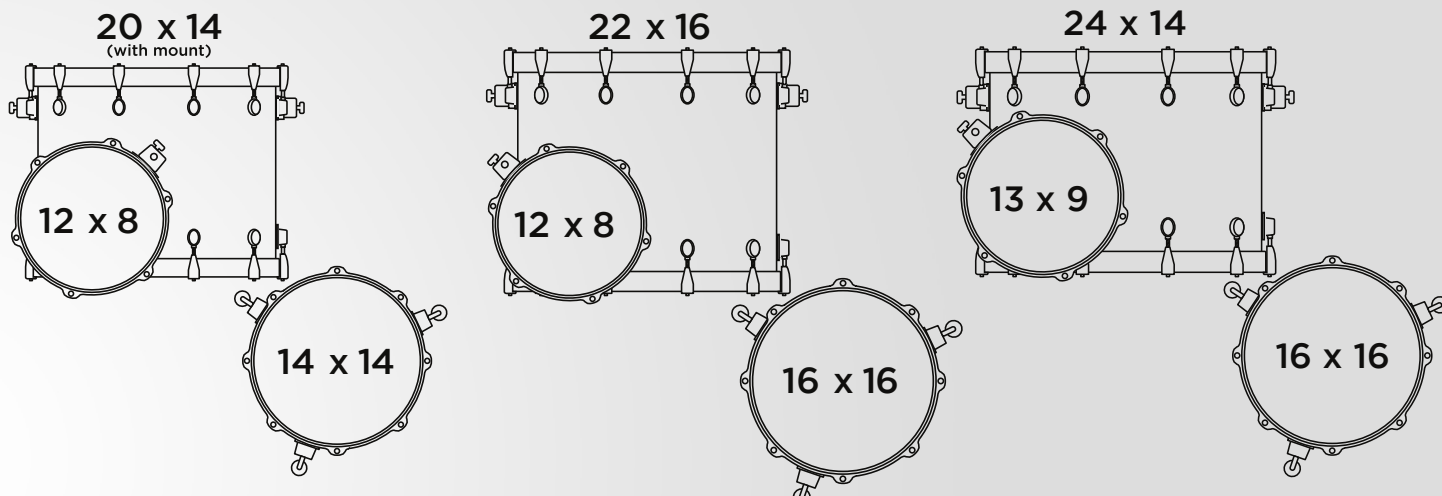

CORE PACK CONFIGURATIONS

The Saturn V Tour Edition core pack configurations are available in 3 common and popular set-ups and are ideal for the gigging drummer needing a one up and one down set-up, but can be customised by adding drums from the list of components below.