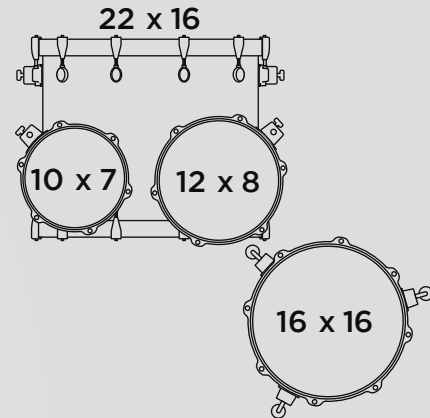

SVTE529X

10" x 7" Rack Tom
12" x 8" Rack Tom
16" x 16" Floor Tom
22" x 16" Bass Drum