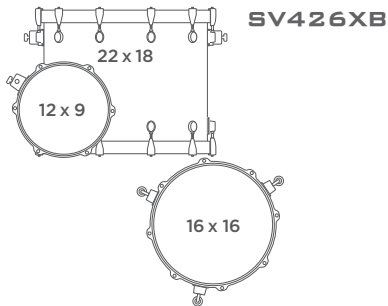

The 1 up and 1 down set-up is designed for groove. With its 12" and 16" tom sizes, this set-up is a great starting point for building a custom configured kit. Individual drums are available in each finish.