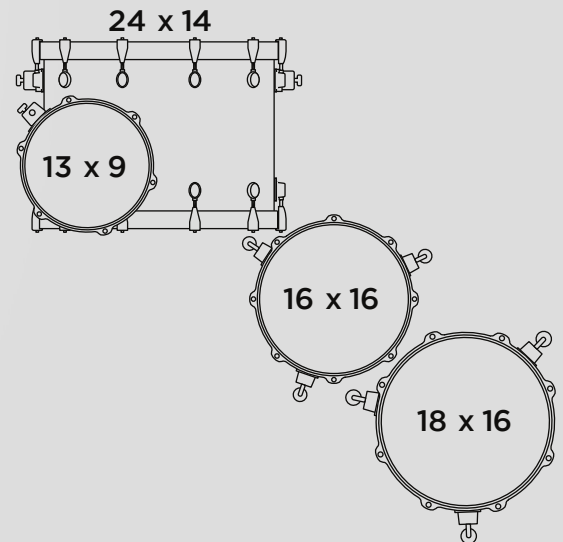

SVTE548X

13" x 9" Rack Tom
16" x 16" Floor Tom
18" x 16" Floor Tom
24" x 14" Bass Drum