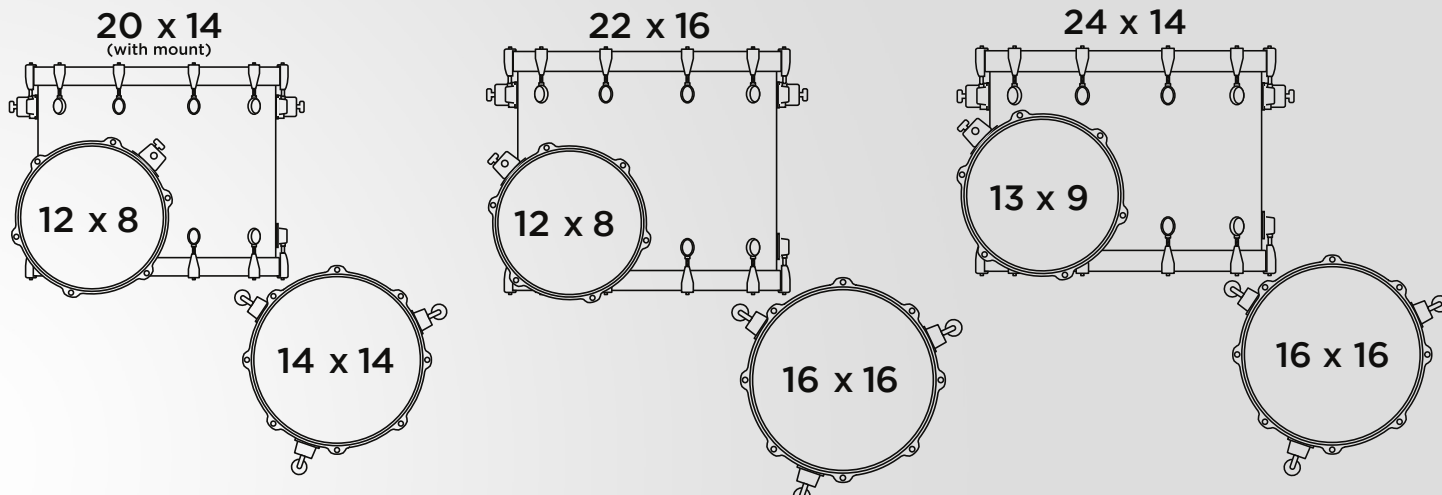

CORE PACK CONFIGURATIONS

The Saturn V Tour Edition core pack configurations are available in 3 common and popular set-ups and are ideal for the gigging drummer needing a one up and one down set-up, but can be customised by adding drums from the list of components below.