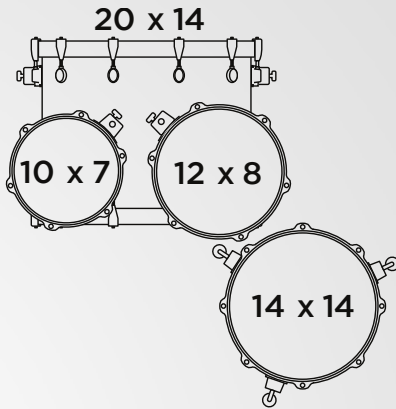

SVTE504X

10" x 7" Rack Tom
12" x 8" Rack Tom
14" x 14" Floor Tom
20" x 14" Bass Drum
(with mount)