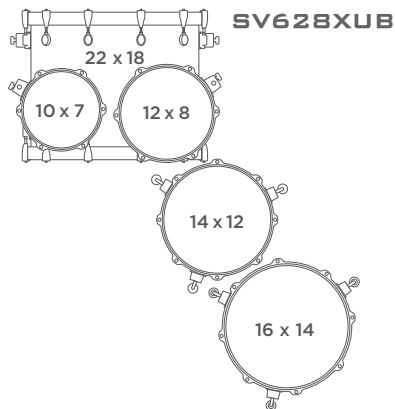

CONFIGURATIONS

How many ↑ and how many ↓?

The Saturn V Series offers a variety of configurations designed to fit diverse musical applications. Whether the preference is fast and focused or big and booming, every drummer can find a setup to suit their style.

5pc Studioease Shell Pack [2↑ - 2↓]

Whether in the studio or on the stage, this 2 up and 2 down shell pack has a big and rounded sound with great versatility. With fast sized tom depths, these drums speak quickly and cut through the mix.