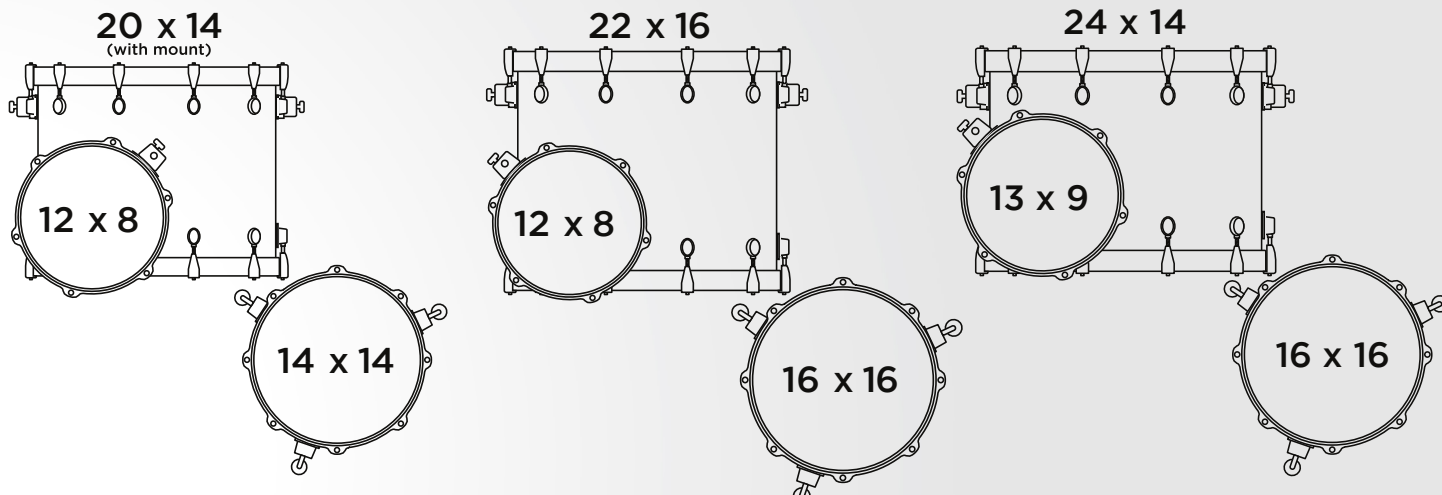

CORE PACK CONFIGURATIONS

The Saturn V Tour Edition core pack configurations are available in 3 common and popular set-ups and are ideal for the gigging drummer needing a one up and one down set-up, but can be customised by adding drums from the list of components below.