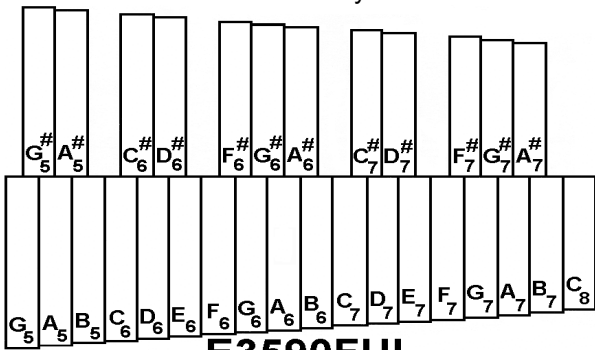

M645 Classic Orchestra Bells

E50780020

E50780020 Frame w/felt
M645F M645 less bars.

(Includes pin & insulators, but not mounting screws & gromets.)

E0224

E0224 Wood case only.

E3590FUL

E3590FUL Set of bars for M645, A=442

E3590FULW0 Set of bars for M645, A=440

E3590xxx Individual bars for M645

ex: E3590GN5 = lowest bar in set.

ex: E3590GS5 = G# 1/2 step up.

E3039T

E3039T Screw & Bushing assy, 10pk
 (30 per instrument, buy 3 packs).

E0590T

E0590T Rubber bushing, 10pk
 (30 per instrument, buy 3 packs).

E1808T

E1808T Mounting screw only, 10pk
 (30 per instrument, buy 3 packs).

E3786T

E3786T Pin & Insulator assy, 10pk
 (36 per instrument, buy 4 packs).