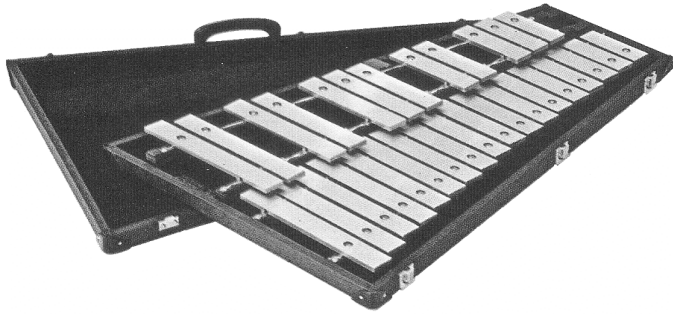

M645 Classic Orchestra Bells

E50780020

E50780020 Frame w/felt
M645F M645 less bars.

(Includes pin & insulators, but not mounting screws & gromets.)

E0224

E0224 Wood case only.

E3590FUL

E3590FUL Set of bars for M645, A=442

E3590FULW0 Set of bars for M645, A=440

E3590xxx Individual bars for M645

ex: E3590GN5 = lowest bar in set.

ex: E3590GS5 = G# 1/2 step up.

E3039T

E3039T Screw & Bushing assy, 10pk
 (30 per instrument, buy 3 packs).