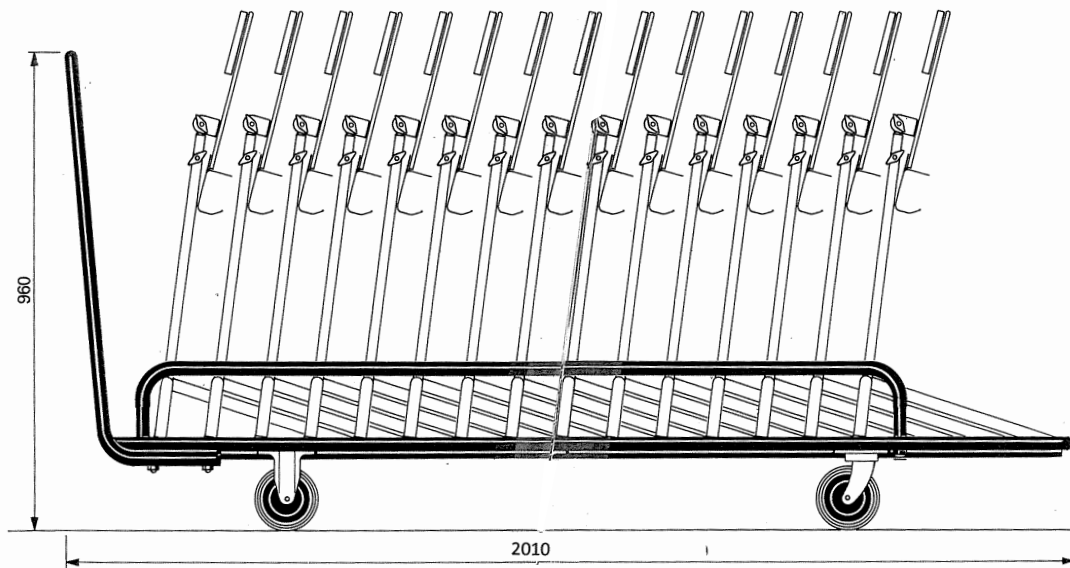

# NOTABENE

MUSIC STAND

## NOTABENE "TRANSIT"

Notabene TRANSIT is a trolley for transport of 15 music stands (with the exception of MAESTRO). The trolley frame features rounded corners to prevent damage to doors, walls, etc. Four wheels make the TRANSIT extremely steady and aid mobility. The front wheels swing in the direction of motion and are equipped with brakes. Securing bars lock the music stands in position. Black is the standard colour.

### TECHNICAL DATA:

Trolley capacity	: 15 stands
Weight (unloaded)	: 28kg
Handlebar height	: 96cm
Trolley length	: 201cm
Material	: Epoxy coated steel
Colour	: Black
Wheel material	: Light rubber
Packaging	: Flat packed (Volume: 0,32m <sup>2</sup> )
Securing bar	: Black shrink tubing