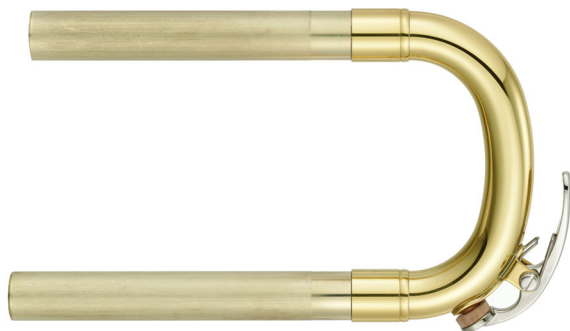

Features

New tuning slides

The 2nd and main tuning slides are produced using the same method as high-end Yamaha models, which provides stability, a more refined tonal color and added durability.

Specifications

Color/Finish		
Body	Finish	Gold lacquer

Specifications

Size/Weight		
Weight	Weight	Medium

Specifications

Design/Architecture Detail		
Bell	Bell Diameter	123mm (4-7/8")
Bore	Bore Size	ML 11.65mm (0.459")

Specifications

Material	
Bell	Yellow brass

Specifications

Voices	
Key	Bb

Specifications

Accessories		
Included Accessories	Mouthpiece	TR-11B4