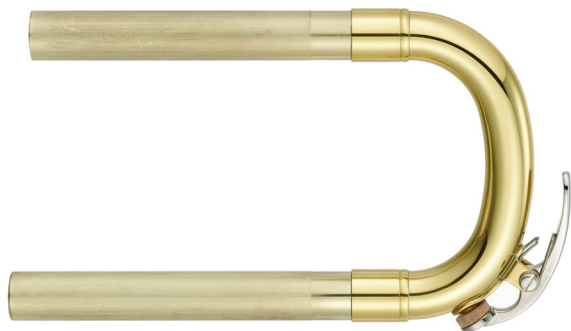

Features

New tuning slides

The 2nd and main tuning slides are produced using the same method as high-end Yamaha models, which provides stability, a more refined tonal color and added durability.

Yellow brass bell

The newly redesigned, durable yet light two-piece bell is made of yellow brass for optimal playability and to promote good technique and endurance.